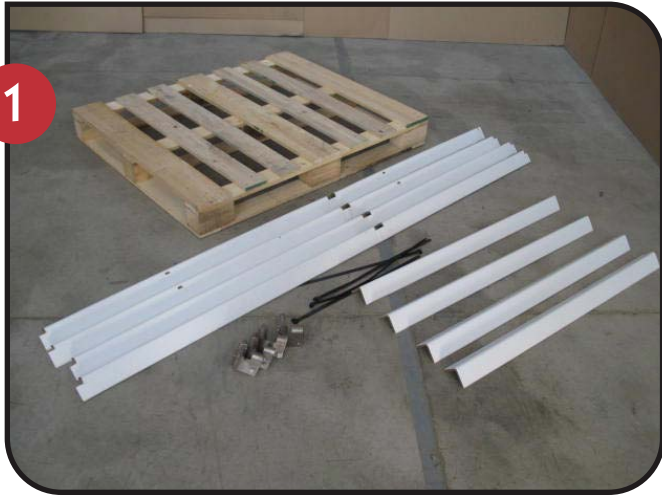

IMPACT
MFG

Cube® Double Frame

26455 Rancho Parkway South
Lake Forest, CA 92630
O: 949.297.8650 F: 949.297.8653
Contact: Scott White
SWhite@impact-mfg.com

IMPACT
MFG

Cube® Double Frame

26455 Rancho Parkway South
Lake Forest, CA 92630
O: 949.297.8650 F: 949.297.8653
Contact: Scott White
SWhite@impact-mfg.com

IMPACT
MFG

Cube® Double Frame

26455 Rancho Parkway South
Lake Forest, CA 92630
O: 949.297.8650 F: 949.297.8653
Contact: Scott White
SWhite@impact-mfg.com